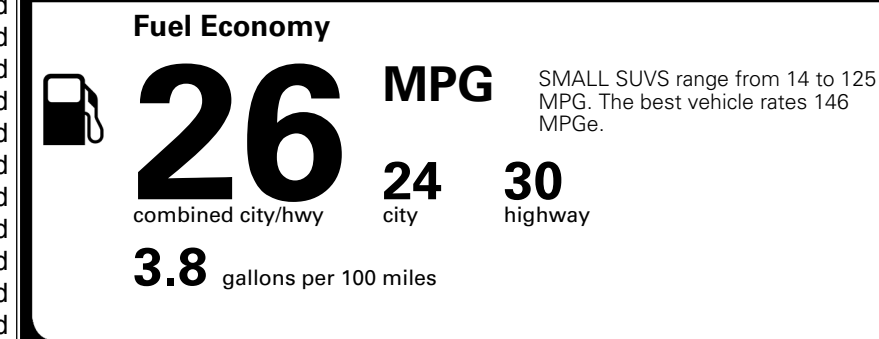

EPA DOT Fuel Economy and Environment

Gasoline Vehicle

You spend $1,000 more in fuel costs over 5 years compared to the average new vehicle.

Annual fuel cost $1,900