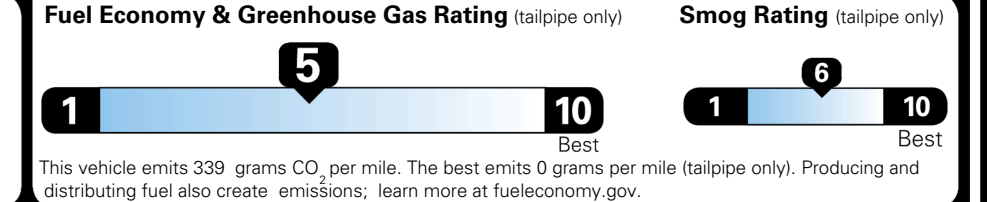

EPA DOT Fuel Economy and Environment

Gasoline Vehicle

You spend \$1,000 more in fuel costs over 5 years compared to the average new vehicle.

Annual fuel cost \$1,900

Actual results will vary for many reasons, including driving conditions and how you drive and maintain your vehicle. The average new vehicle gets 29 MPG and costs \$8,500 to fuel over 5 years. Cost estimates are based on 15,000 miles per year at \$ 3.30 per gallon. MPGe is miles per gasoline gallon equivalent. Vehicle emissions are a significant cause of climate change and smog.