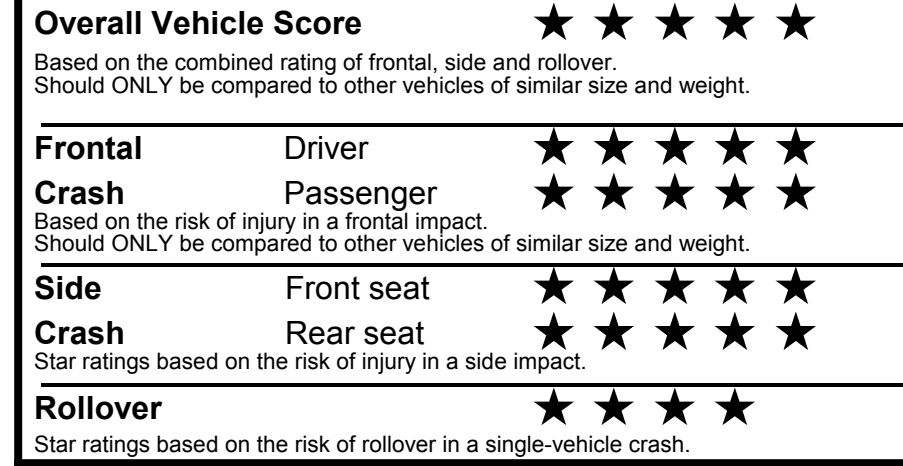

fueleconomy.gov
 Calculate personalized estimates and compare vehicles

Smartphone QR Code

GOVERNMENT 5-STAR SAFETY RATINGS

PARTS CONTENT INFORMATION

FOR VEHICLES IN THIS CAR LINE U.S./CANADIAN PARTS CONTENT: 55 %