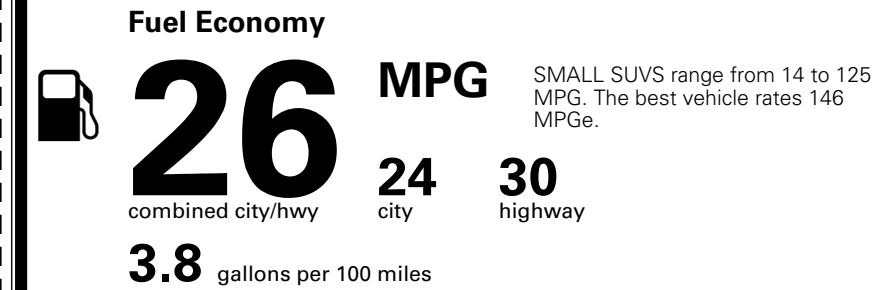

EPA DOT Fuel Economy and Environment

Gasoline Vehicle

You spend $1,000 more in fuel costs over 5 years compared to the average new vehicle.

Annual fuel cost $1,900