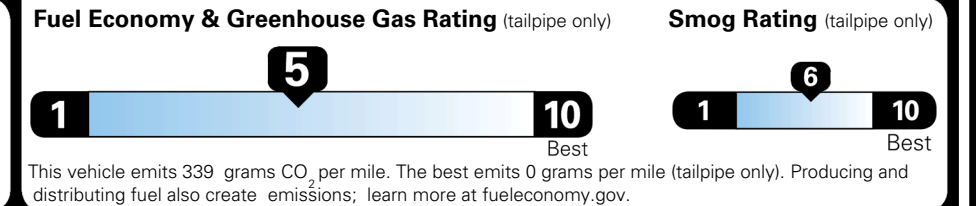

EPA DOT Fuel Economy and Environment

Gasoline Vehicle

You spend \$1,000 more in fuel costs over 5 years compared to the average new vehicle.

Annual fuel cost \$1,900

Actual results will vary for many reasons, including driving conditions and how you drive and maintain your vehicle. The average new vehicle gets 29 MPG and costs \$8,500 to fuel over 5 years. Cost estimates are based on 15,000 miles per year at \$ 3.30 per gallon. MPGe is miles per gasoline gallon equivalent. Vehicle emissions are a significant cause of climate change and smog.