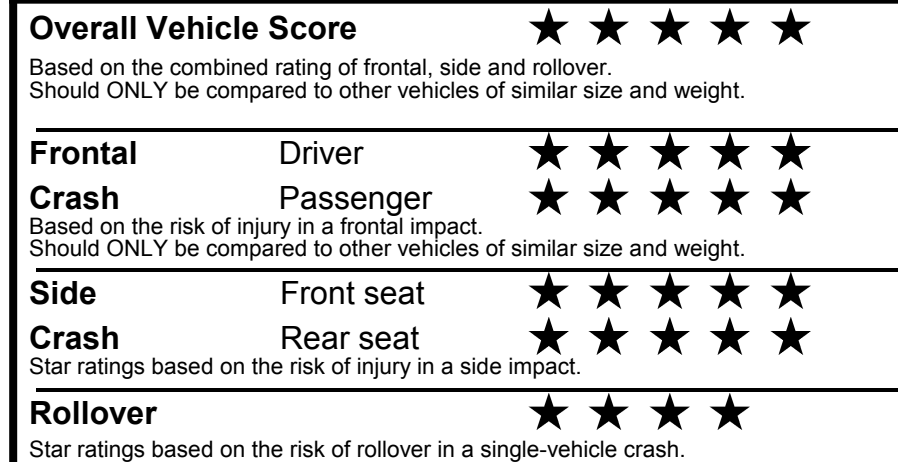

fueleconomy.gov

Calculate personalized estimates and compare vehicles

GOVERNMENT 5-STAR SAFETY RATINGS

Star ratings range from 1 to 5 stars (★★★★★) with 5 being the highest.
 Source: National Highway Traffic Safety Administration (NHTSA).
www.safercar.gov or 1-888-327-4236