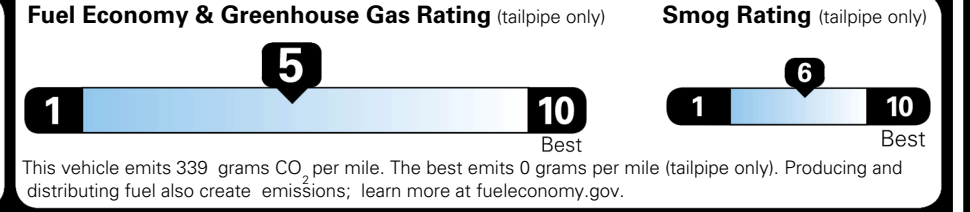

EPA DOT Fuel Economy and Environment

Gasoline Vehicle

You spend \$1,000 more in fuel costs over 5 years compared to the average new vehicle.

Annual fuel cost \$1,900

Actual results will vary for many reasons, including driving conditions and how you drive and maintain your vehicle. The average new vehicle gets 29 MPG and costs \$8,500 to fuel over 5 years. Cost estimates are based on 15,000 miles per year at \$ 3.30 per gallon. MPGe is miles per gasoline gallon equivalent. Vehicle emissions are a significant cause of climate change and smog.