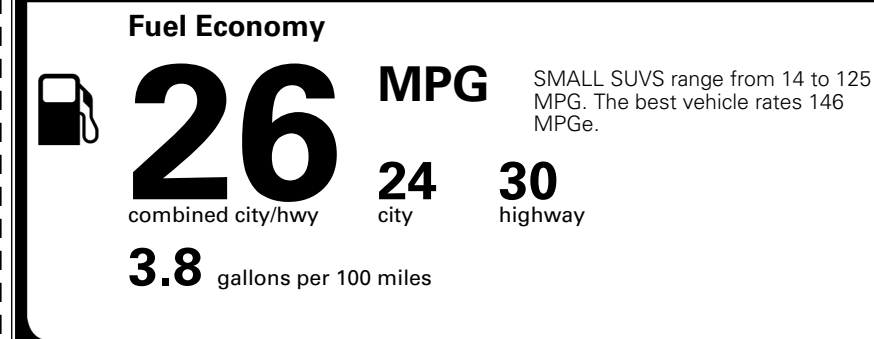

EPA DOT Fuel Economy and Environment

Gasoline Vehicle

You spend $1,000 more in fuel costs over 5 years compared to the average new vehicle.

Annual fuel cost $1,900