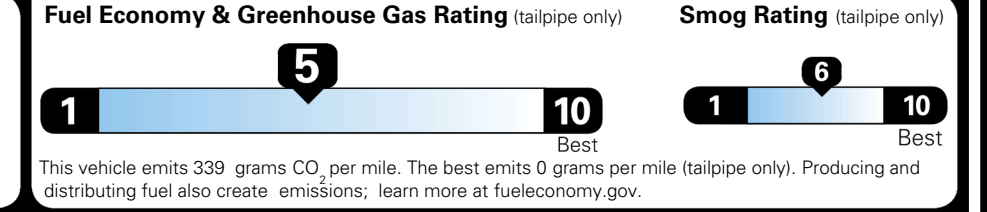

Actual results will vary for many reasons, including driving conditions and how you drive and maintain your vehicle. The average new vehicle gets 29 MPG and costs $8,500 to fuel over 5 years. Cost estimates are based on 15,000 miles per year at $ 3.30 per gallon. MPGe is miles per gasoline gallon equivalent. Vehicle emissions are a significant cause of climate change and smog.

fueleconomy.gov
Calculate personalized estimates and compare vehicles

Smartphone QR Code