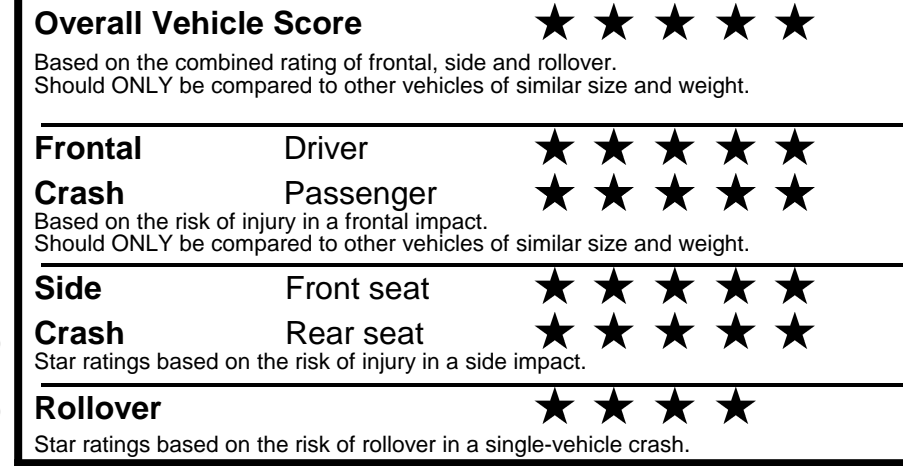

fueleconomy.gov
 Calculate personalized estimates and compare vehicles

Smartphone QR Code

GOVERNMENT 5-STAR SAFETY RATINGS

PARTS CONTENT INFORMATION

FOR VEHICLES IN THIS CAR LINE U.S./CANADIAN PARTS CONTENT: 55 %