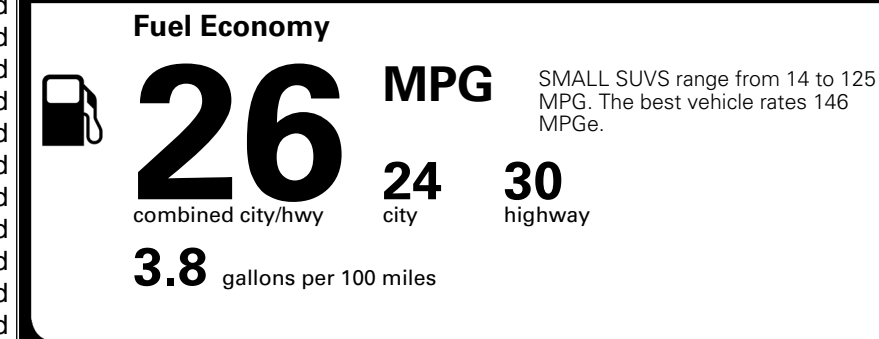

\$ 1,495.00

TOTAL MANUFACTURER'S SUGGESTED RETAIL PRICE ▶

\$ 35,105.00

TOTAL ADDITIONAL WEIGHT: 4.4

EPA DOT Fuel Economy and Environment

Gasoline Vehicle

You spend \$1,000 more in fuel costs over 5 years compared to the average new vehicle.