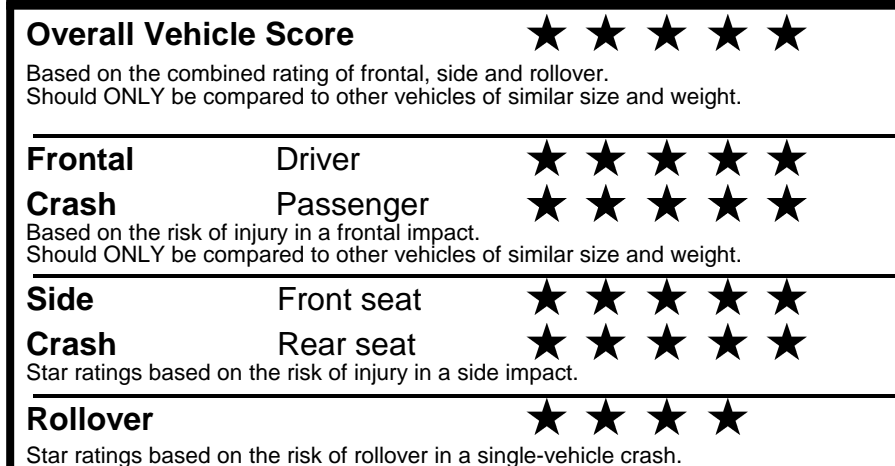

fueleconomy.gov
 Calculate personalized estimates and compare vehicles

Smartphone QR Code

GOVERNMENT 5-STAR SAFETY RATINGS

Star ratings range from 1 to 5 stars (★★★★★) with 5 being the highest.
 Source: National Highway Traffic Safety Administration (NHTSA).
www.safercar.gov or 1-888-327-4236