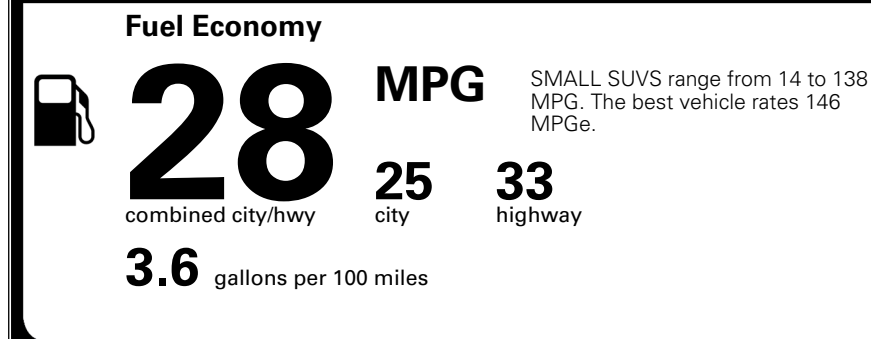

EPA DOT Fuel Economy and Environment

Gasoline Vehicle

You spend $250 more in fuel costs over 5 years compared to the average new vehicle.

Annual fuel cost $1,750