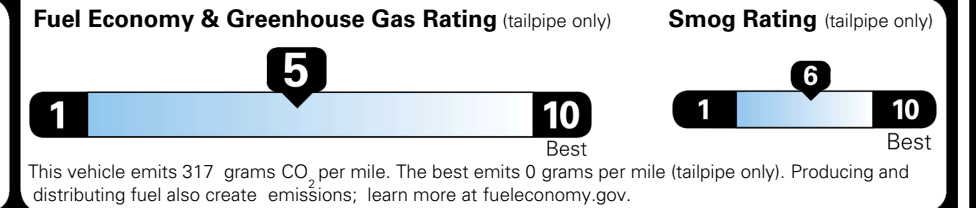

TOTAL ADDITIONAL WEIGHT: 12.4

EPA DOT Fuel Economy and Environment

Gasoline Vehicle

You spend \$250 more in fuel costs over 5 years compared to the average new vehicle.

Annual fuel cost \$1,750

Actual results will vary for many reasons, including driving conditions and how you drive and maintain your vehicle. The average new vehicle gets 29 MPG and costs \$8,500 to fuel over 5 years. Cost estimates are based on 15,000 miles per year at \$ 3.30 per gallon. MPGe is miles per gasoline gallon equivalent. Vehicle emissions are a significant cause of climate change and smog.