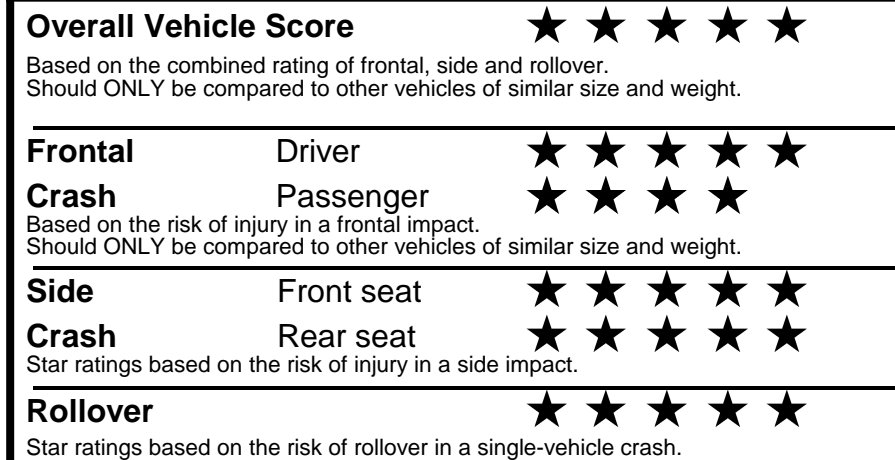

fueleconomy.gov

Calculate personalized estimates and compare vehicles

GOVERNMENT 5-STAR SAFETY RATINGS

Star ratings range from 1 to 5 stars (★★★★★) with 5 being the highest.
 Source: National Highway Traffic Safety Administration (NHTSA).
www.safercar.gov or 1-888-327-4236