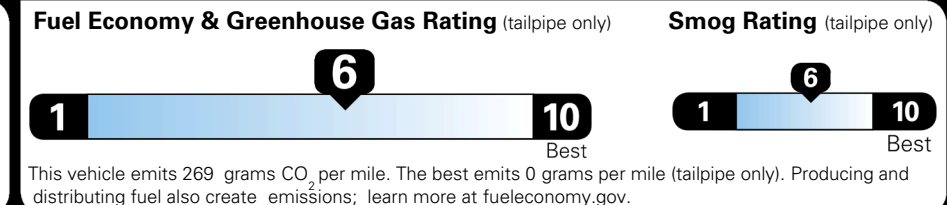

TOTAL ADDITIONAL WEIGHT: 11.4

EPA DOT Fuel Economy and Environment

Gasoline Vehicle

You save \$1,000
 in fuel costs over 5 years compared to the average new vehicle.

Annual fuel cost \$1,500

Actual results will vary for many reasons, including driving conditions and how you drive and maintain your vehicle. The average new vehicle gets 29 MPG and costs \$8,500 to fuel over 5 years. Cost estimates are based on 15,000 miles per year at \$ 3.30 per gallon. MPGe is miles per gasoline gallon equivalent. Vehicle emissions are a significant cause of climate change and smog.