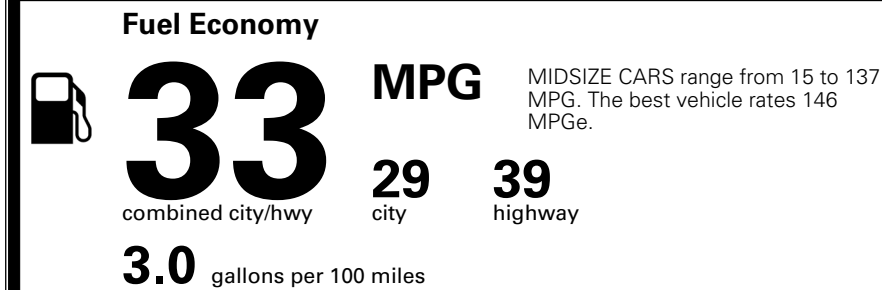

\$ 23,580.00

INLAND FREIGHT AND HANDLING

\$ 1,245.00

TOTAL MANUFACTURER'S SUGGESTED RETAIL PRICE ▶

\$ 24,825.00

*Additional terms and conditions apply.
 **Kia Connect may be currently unavailable for some Model Year 2022 and newer vehicles sold or purchased in Massachusetts; please see owners.kia.com for more information.
 NOTE: When you purchase this vehicle, Kia America, Inc. collects personal information you provide to the dealership. For information on our collection and use of personal information and your rights, please see our Privacy Policy on www.kia.com.

TOTAL ADDITIONAL WEIGHT: 11.4

EPA DOT Fuel Economy and Environment

Gasoline Vehicle

You save \$1,000
 in fuel costs over 5 years compared to the average new vehicle.

Annual fuel cost \$1,500

Actual results will vary for many reasons, including driving conditions and how you drive and maintain your vehicle. The average new vehicle gets 29 MPG and costs \$8,500 to fuel over 5 years. Cost estimates are based on 15,000 miles per year at \$ 3.30 per gallon. MPGe is miles per gasoline gallon equivalent. Vehicle emissions are a significant cause of climate change and smog.